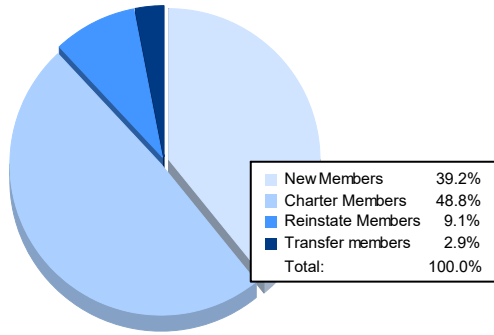

Year	New Clubs	Dropped Clubs	Gain/ Loss Clubs	New Members	Charter Members	Reinstate Members	Transfer Members	Total Member Added	Total Members Dropped	Gain/ Loss Members
2016-2017	1	1	0	71	23	16	2	112	115	-3
2017-2018	1	0	1	92	32	3	5	132	90	42
2018-2019	1	2	-1	67	98	2	4	171	126	45
2019-2020	0	1	-1	9	0	4	5	18	92	-74
2020-2021	5	4	1	134	167	31	10	342	333	9
<b>Average</b>	<b>2</b>	<b>2</b>	<b>0</b>	<b>75</b>	<b>64</b>	<b>11</b>	<b>5</b>	<b>155</b>	<b>151</b>	<b>4</b>

### Membership Composition June 2021 Cumulative

### Gender Composition June 2021 Cumulative