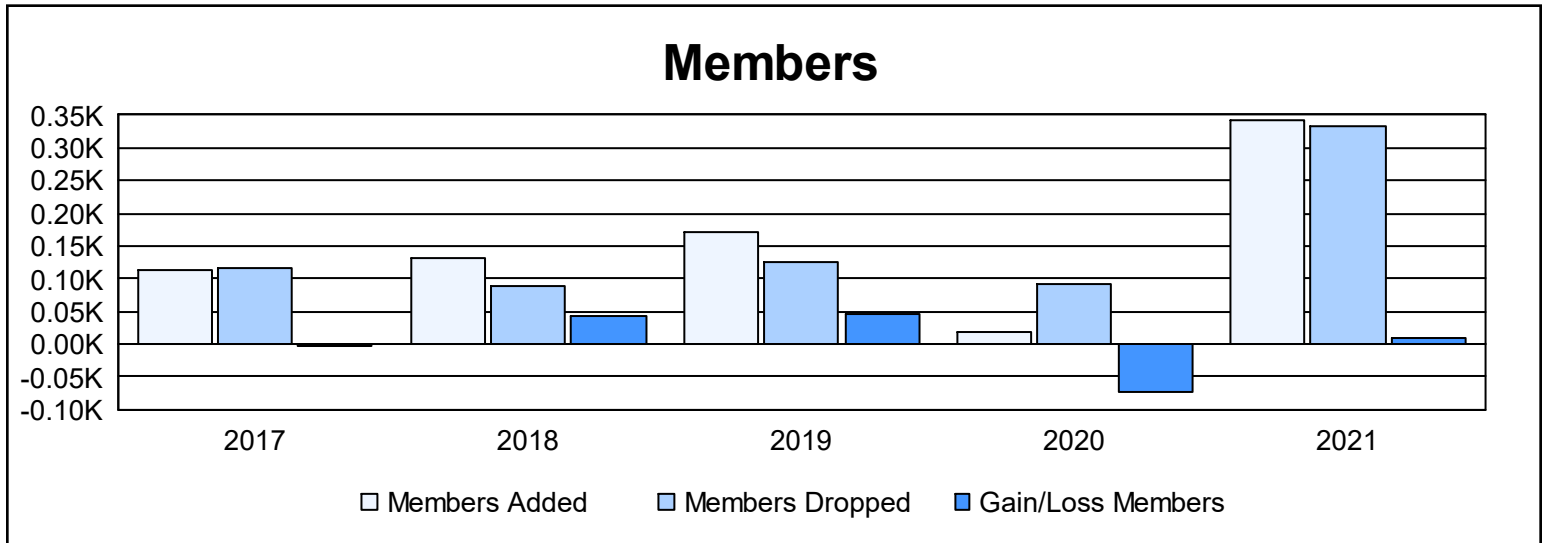

Year	New Clubs	Dropped Clubs	Gain/ Loss Clubs	New Members	Charter Members	Reinstate Members	Transfer Members	Total Member Added	Total Members Dropped	Gain/ Loss Members
2016-2017	1	1	0	71	23	16	2	112	115	-3
2017-2018	1	0	1	92	32	3	5	132	90	42
2018-2019	1	2	-1	67	98	2	4	171	126	45
2019-2020	0	1	-1	9	0	4	5	18	92	-74
2020-2021	5	4	1	134	167	31	10	342	333	9
<b>Average</b>	<b>2</b>	<b>2</b>	<b>0</b>	<b>75</b>	<b>64</b>	<b>11</b>	<b>5</b>	<b>155</b>	<b>151</b>	<b>4</b>

### Membership Composition June 2021 Cumulative