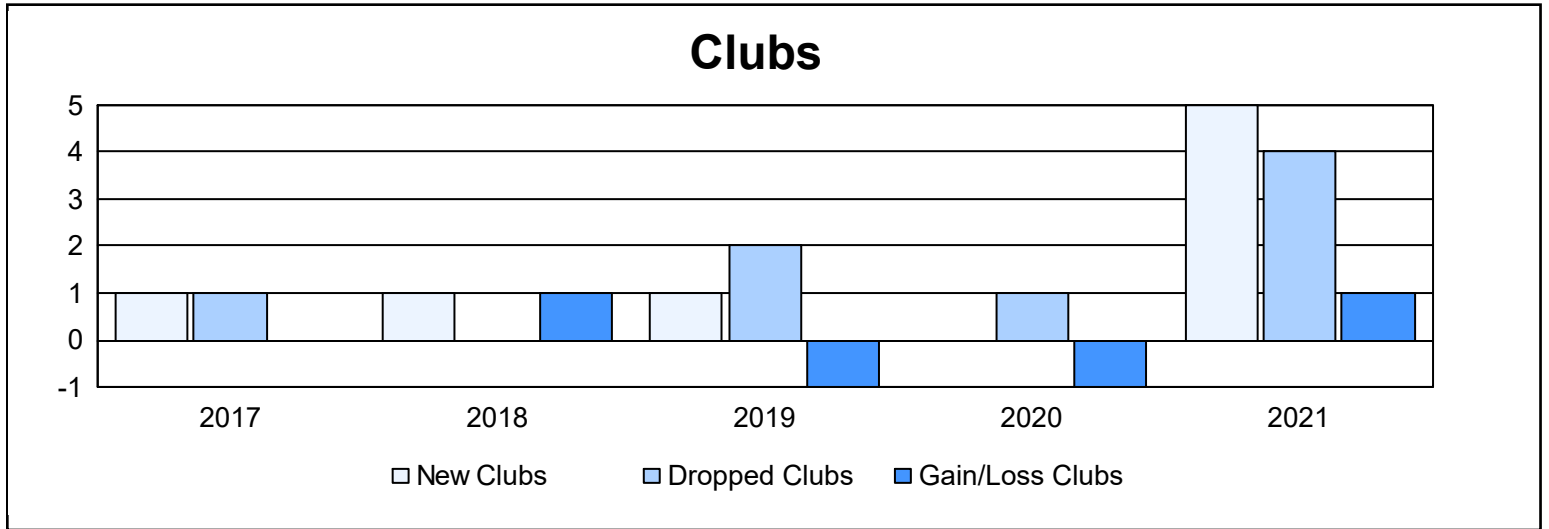

Year	New Clubs	Dropped Clubs	Gain/ Loss Clubs	New Members	Charter Members	Reinstate Members	Transfer Members	Total Member Added	Total Members Dropped	Gain/ Loss Members
2016-2017	1	1	0	71	23	16	2	112	115	-3
2017-2018	1	0	1	92	32	3	5	132	90	42
2018-2019	1	2	-1	67	98	2	4	171	126	45
2019-2020	0	1	-1	9	0	4	5	18	92	-74
2020-2021	5	4	1	134	167	31	10	342	333	9
<b>Average</b>	<b>2</b>	<b>2</b>	<b>0</b>	<b>75</b>	<b>64</b>	<b>11</b>	<b>5</b>	<b>155</b>	<b>151</b>	<b>4</b>

### Membership Composition June 2021 Cumulative